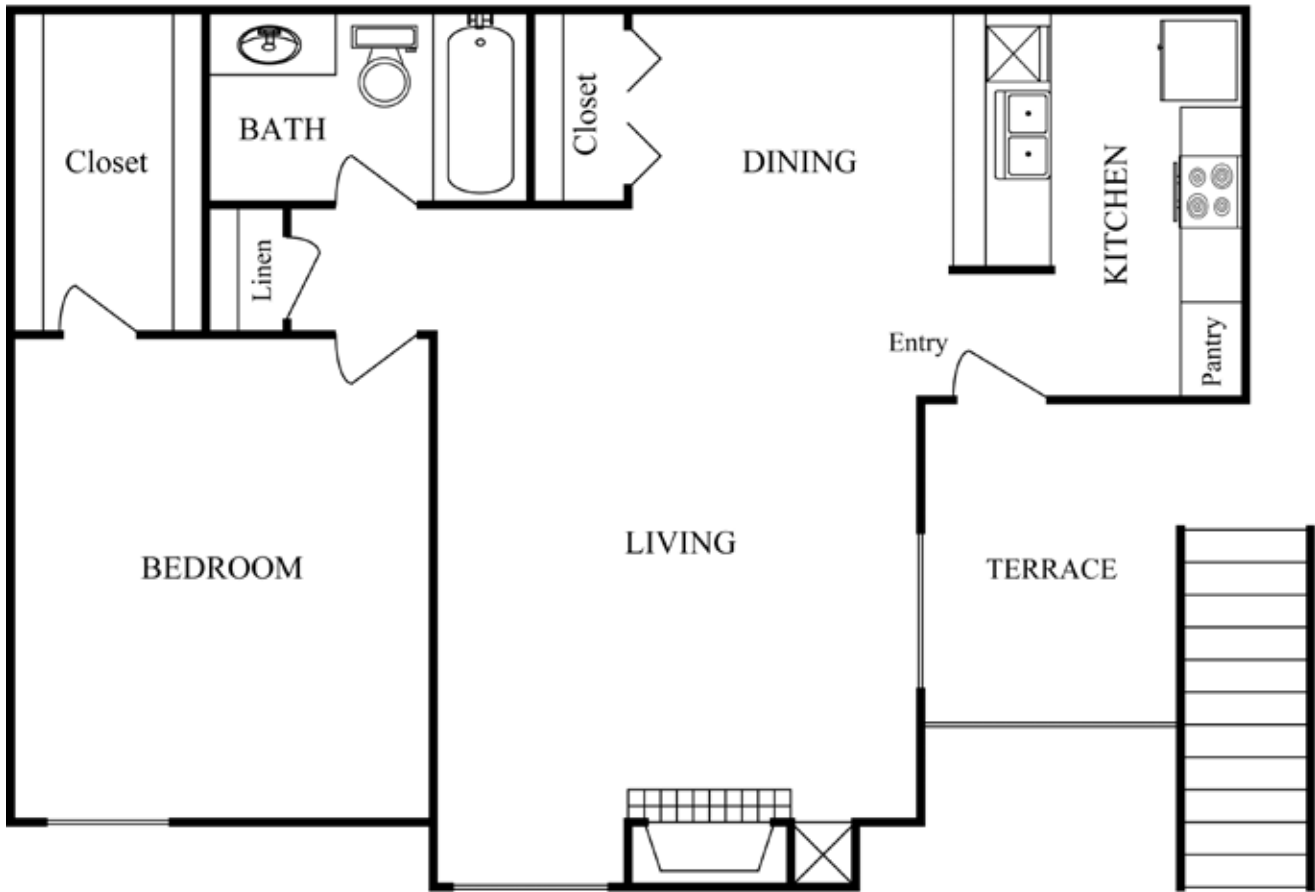

**LaUREL
RiDGe**
APARTMENT HOMES

CyPreSS

one bedroom | one bathroom | 661 sq ft

RENT: _____ DEPOSIT: _____

2821 Townbluff | Plano, TX 75075 | Ph: 972.596.0330 | Fx: 281.647.6401

www.laurelridgeliving.com