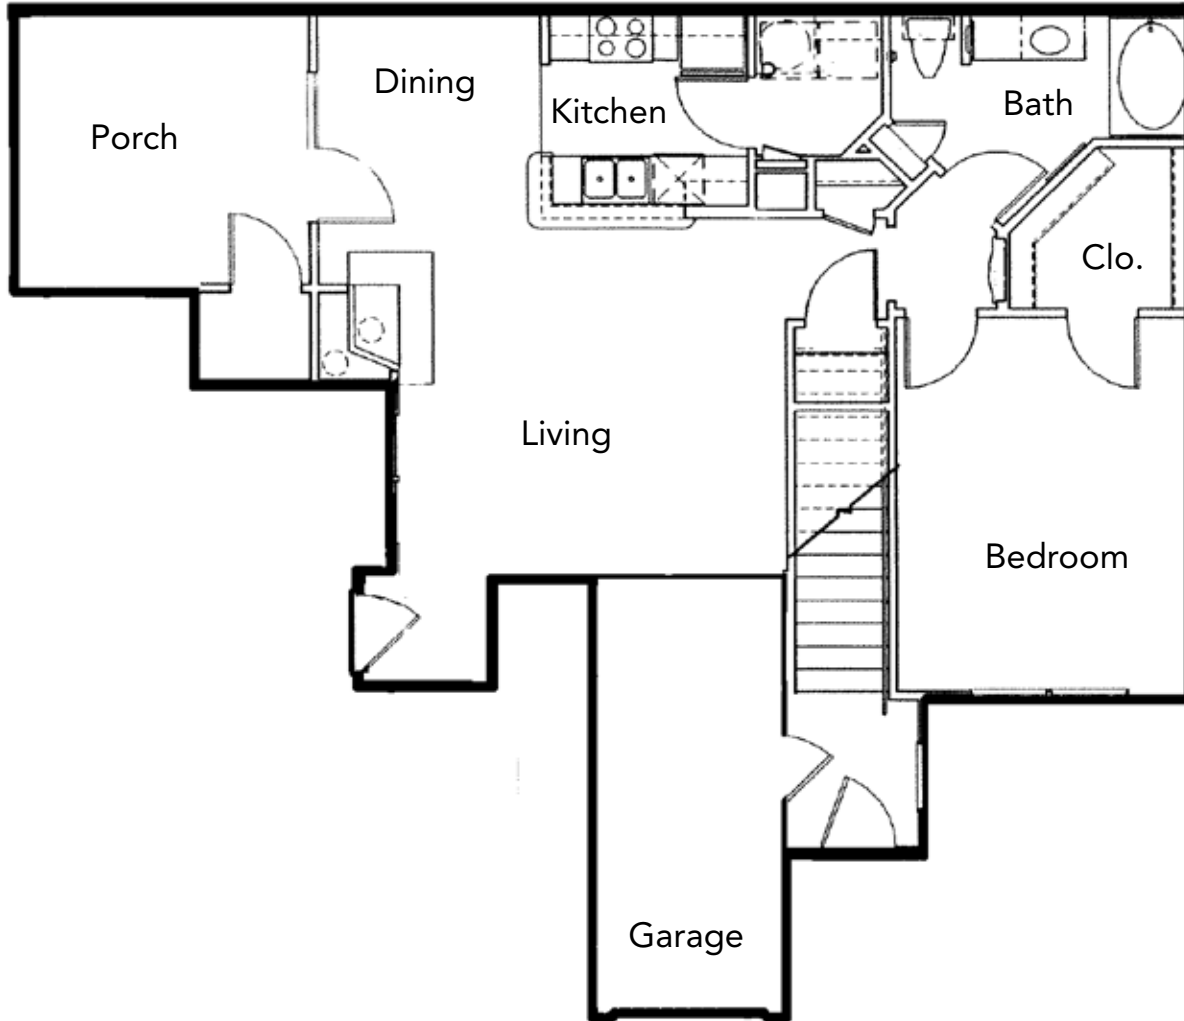

The Woods of
Cherry Creek
A P A R T M E N T H O M E S

The Cherry Blossom

880 - 933 sq.ft.

One Bedroom, One Bath

RENT: _____ DEPOSIT: _____

12321 Metcalf Ave
Overland Park, KS 62213
Phone: (913) 491-3030
Fax: (913) 491-4710
www.thewoodsofcherrycreek.com