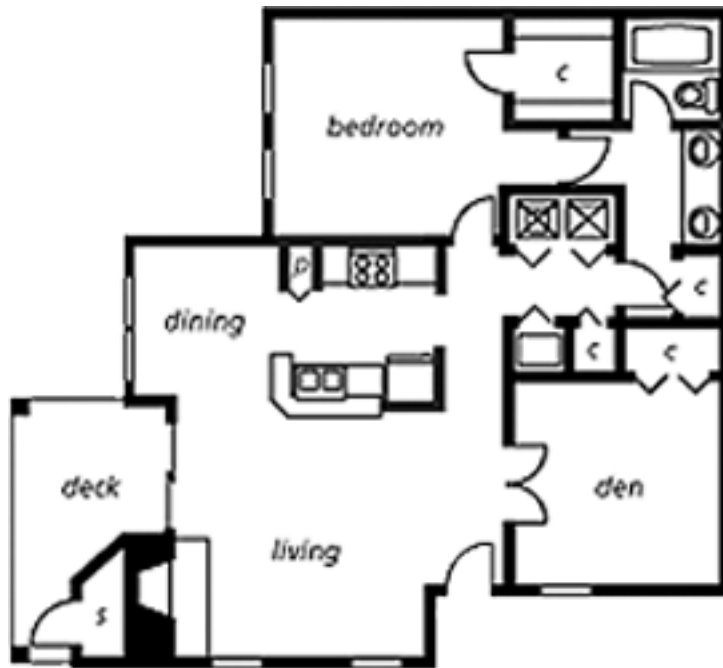

REAFIELD VILLAGE
APARTMENT HOMES

BRISTOL
ONE BEDROOM | ONE BATHROOM | 908 SQ_FT

RENT: _____ DEPOSIT: _____

WWW.REAFIELDVILLAGEAPTS.COM

6609 REAFIELD DRIVE | CHARLOTTE, NC 28226 | PH. 704-542-3566 | FX. 704-543-6495
REAFIELDVILLAGE@FORTCAP.COM