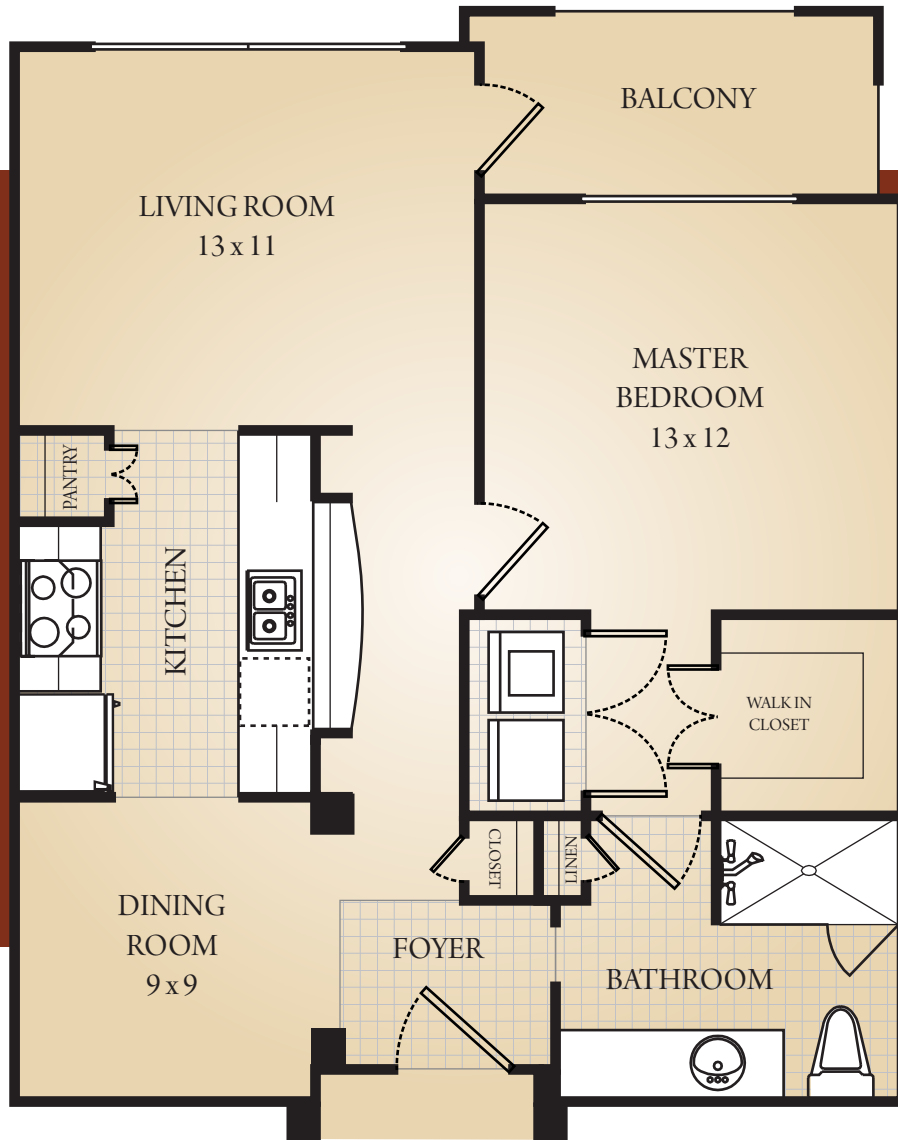

**WATERCREST**  
AT BRYAN  
ACTIVE ADULT LIVING

**THE BRAZOS**  
**750 SQ.FT.**  
**1 BED / 1 BATH**

RENT: \_\_\_\_\_

DEPOSIT: \_\_\_\_\_