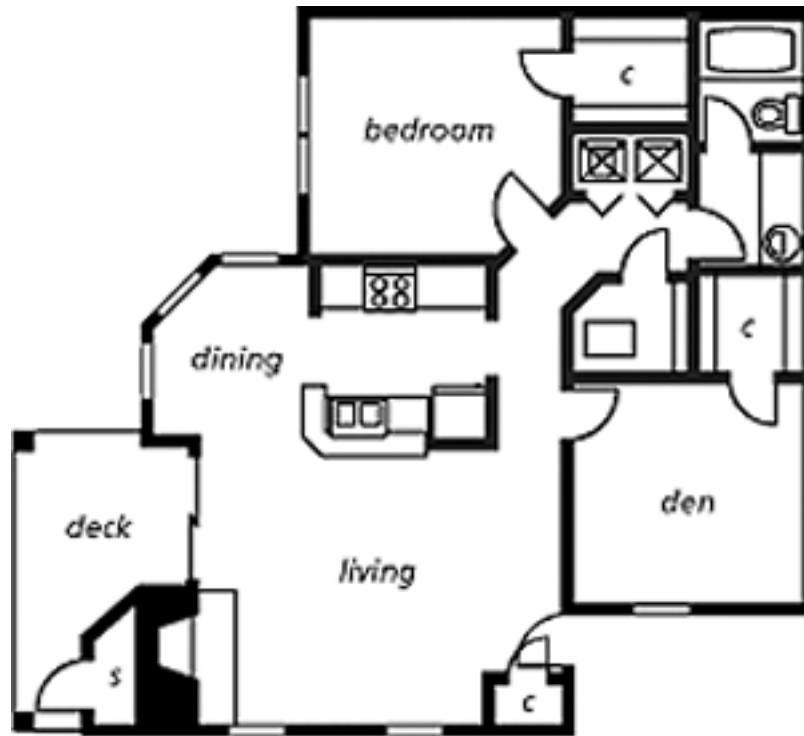

REAFIELD VILLAGE
APARTMENT HOMES

BOYDEN
ONE BEDROOM | ONE BATHROOM | 865 SQ_FT

RENT: _____ DEPOSIT: _____

WWW.REAFIELDVILLAGEAPTS.COM

6609 REAFIELD DRIVE | CHARLOTTE, NC 28226 | PH. 704-542-3566 | FX. 704-543-6495
REAFIELDVILLAGE@FORTCAP.COM