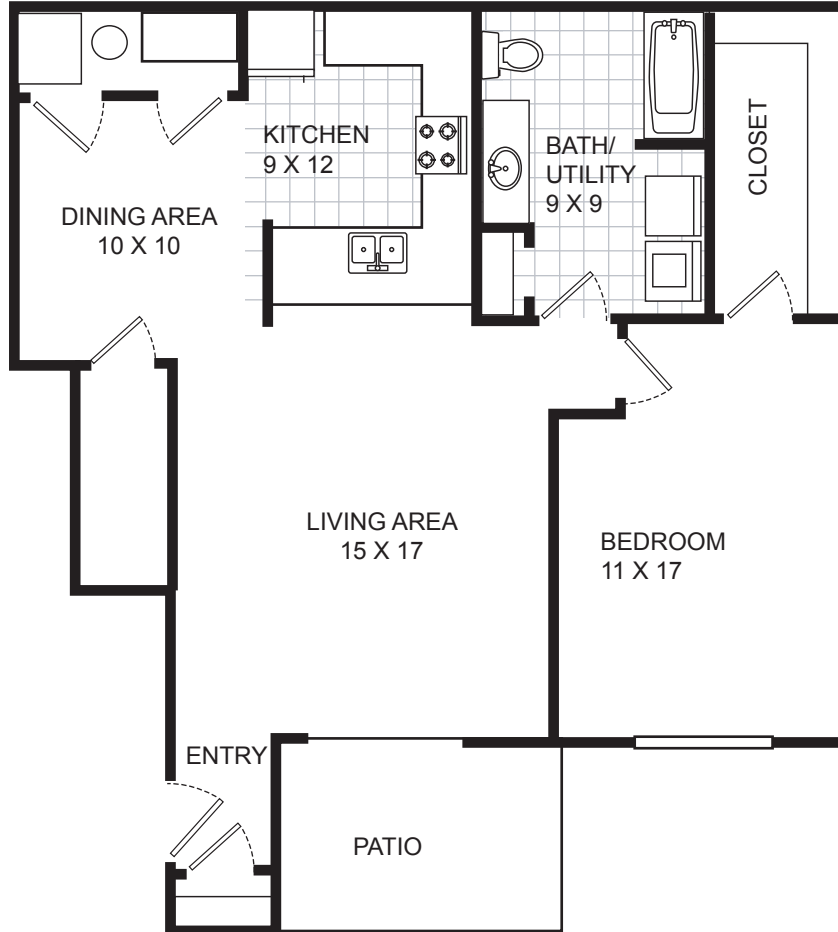

Fiduciary

REAL ESTATE DEVELOPMENT, INC

BALDWIN
990 SQ.FT.
1 BED / 1 BATH

RENT: _____ DEPOSIT: _____

MADISON APARTMENTS
5440 CONGRESS AVE
MADISON, WI 53718
PH: 608.245.9800 FAX: 608.216.0701