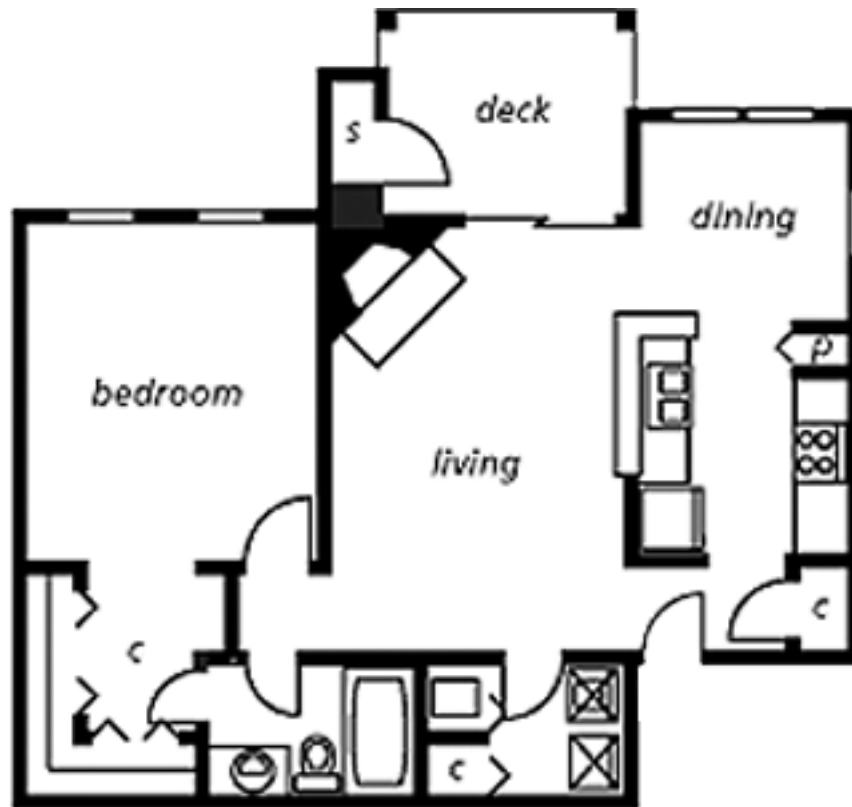

REAFIELD VILLAGE
APARTMENT HOMES

AVERY
ONE BEDROOM | ONE BATHROOM | 785 SQ_FT

RENT: _____ DEPOSIT: _____

WWW.REAFIELDVILLAGEAPTS.COM

6609 REAFIELD DRIVE | CHARLOTTE, NC 28226 | PH. 704-542-3566 | FX. 704-543-6495
REAFIELDVILLAGE@FORTCAP.COM