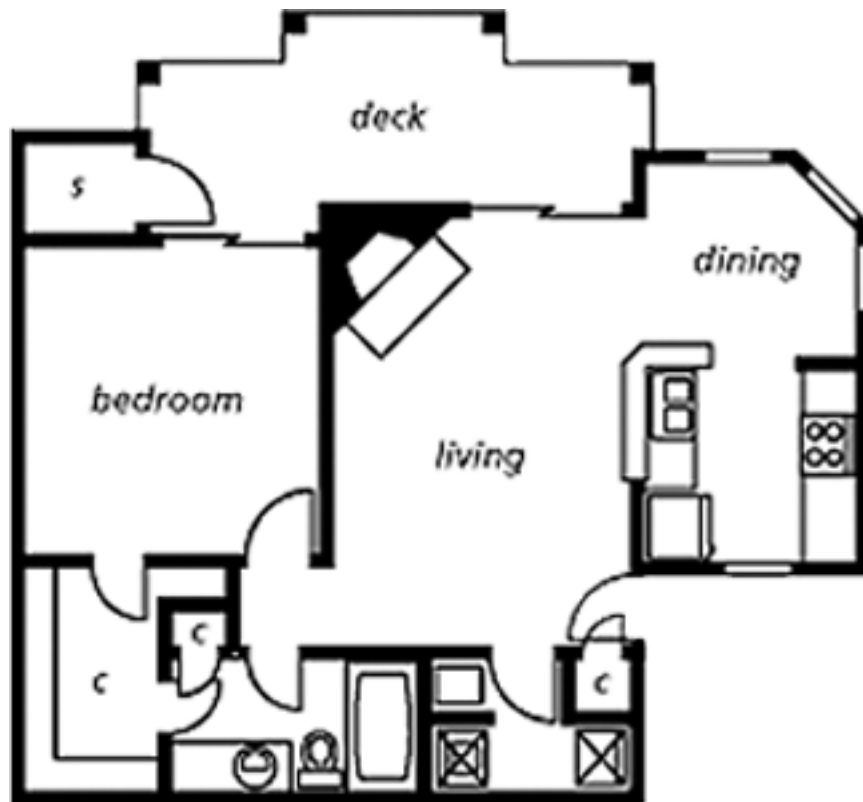

REAFIELD VILLAGE

APARTMENT HOMES

AVALON

ONE BEDROOM | ONE BATHROOM | 725 SQ_FT

RENT: _____ DEPOSIT: _____

WWW.REAFIELDVILLAGEAPTS.COM

6609 REAFIELD DRIVE | CHARLOTTE, NC 28226 | PH. 704-542-3566 | FX. 704-543-6495
REAFIELDVILLAGE@FORTCAP.COM