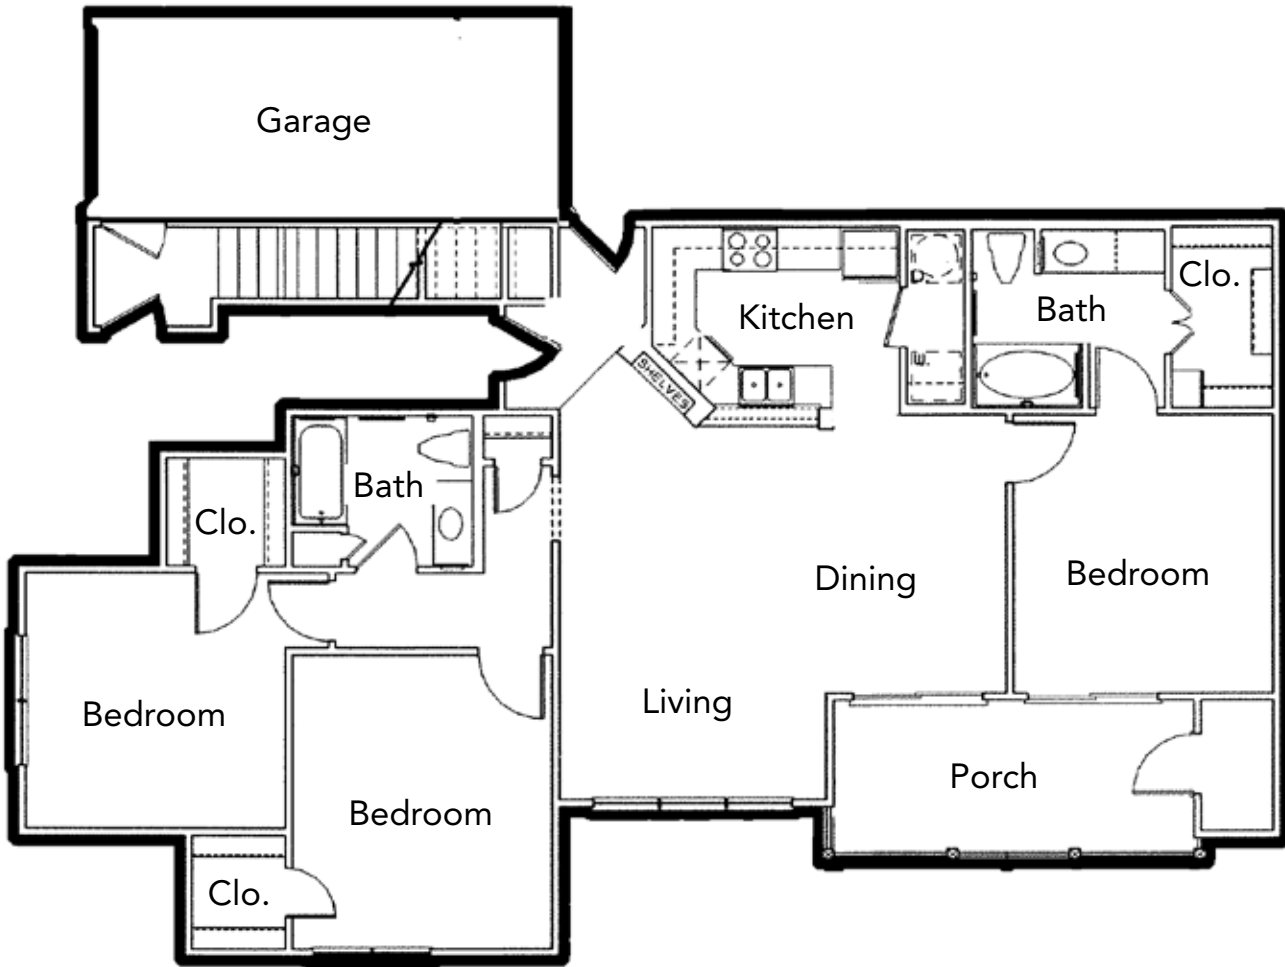

The Woods of
Cherry Creek
APARTMENT HOMES

Aristocrat Pear
1,1390 - 1,481 sq.ft.
Three Bedroom, Two Bath

RENT: _____ DEPOSIT: _____

12321 Metcalf Ave
Overland Park, KS 62213
Phone: (913) 491-3030
Fax: (913) 491-4710
www.thewoodsofcherrycreek.com