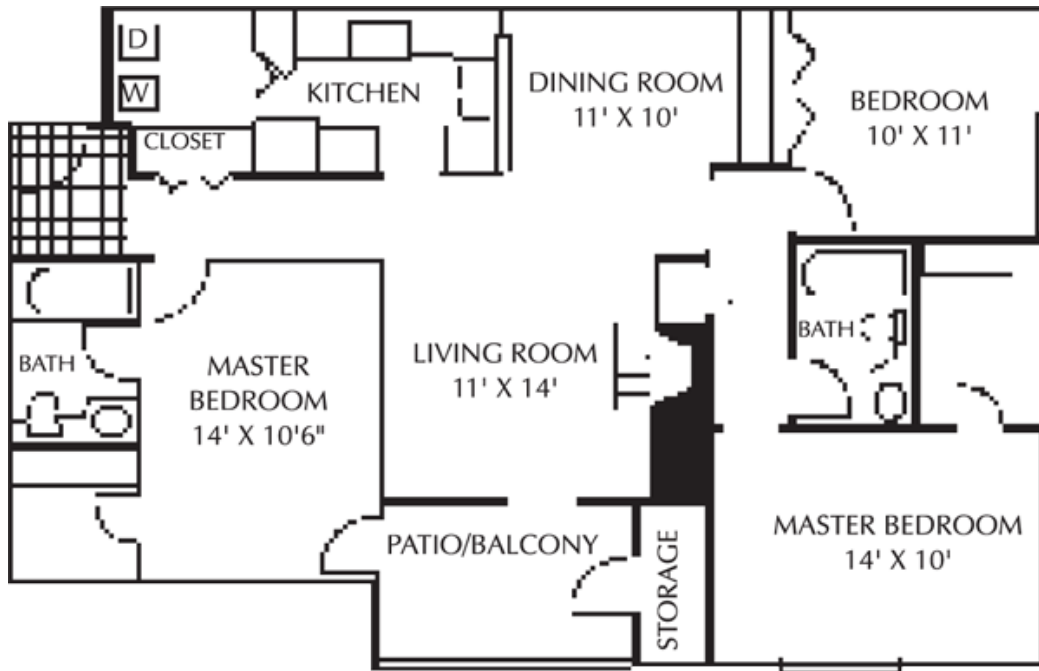

  
**ARBORS OF BRENTWOOD**  
A P A R T M E N T S

1289 SQ.FT.  
3 BED / 2 BATH

RENT: \_\_\_\_\_ DEPOSIT: \_\_\_\_\_

100 Brentwood Place | Nashville, TN 37211  
Ph: (615) 832-9174 | Fx: (615) 333-7635 | [info@TheArborsOfBrentwood.com](mailto:info@TheArborsOfBrentwood.com)