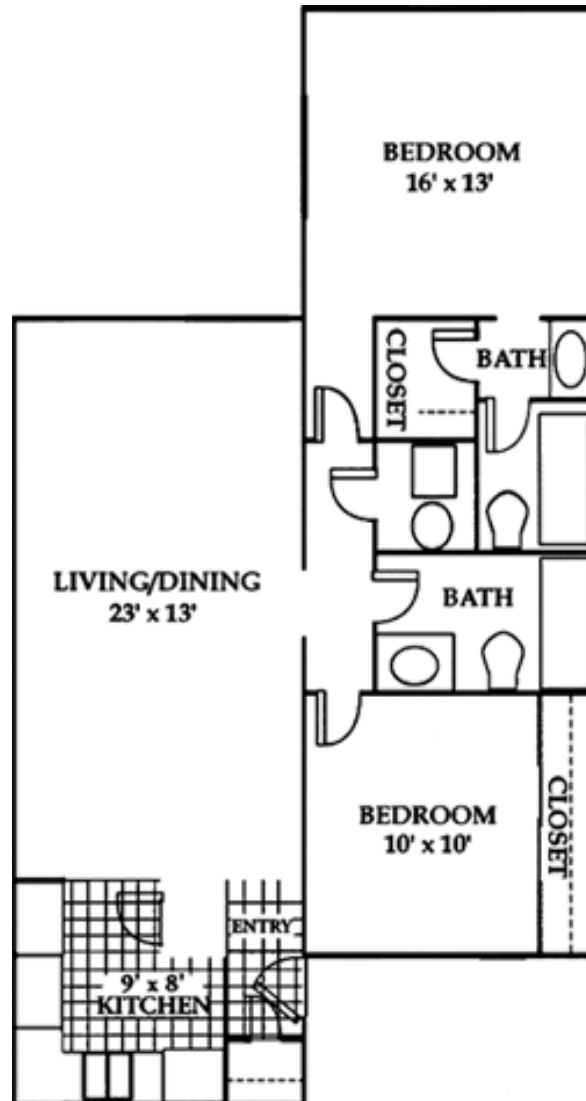

VALLEY RIDGE APARTMENTS

943 SQ.FT.
2 BED / 2 BATH

RENT: _____ DEPOSIT: _____

1650 George Dieter El Paso, TX 79936
Ph. (915) 855-0454 | info@valleyridgeapts.com
www.valleyridgeapts.com