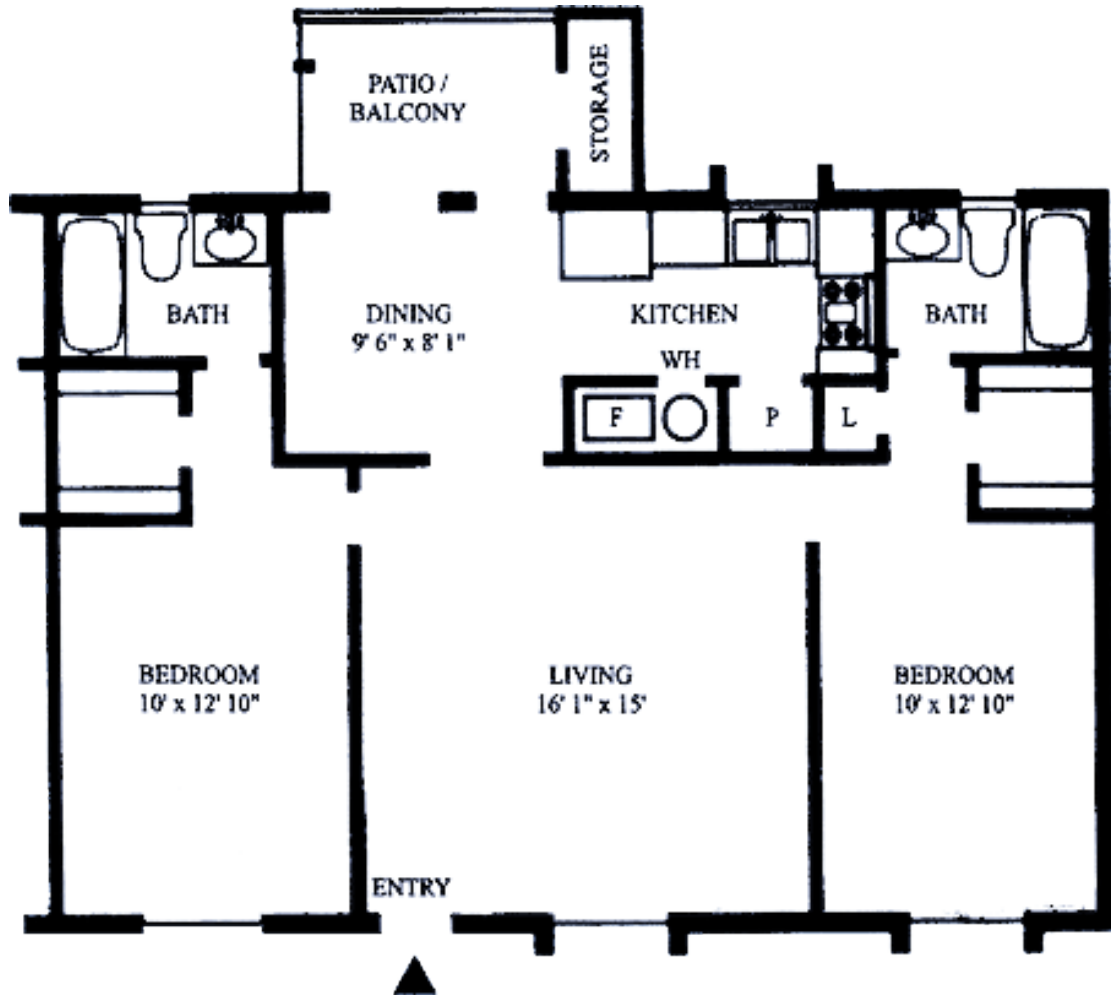

# Sand Pebble

• APARTMENTS •

919 SQ.FT.  
2 BED / 2 BATH

RENT: \_\_\_\_\_ DEPOSIT: \_\_\_\_\_

11280 Pebble Hills El Paso, TX 79936  
Ph. (915) 594-8737 | Fx. (915) 592-0737 | info@sandpebbleapts.com  
www.sandpebbleapts.com