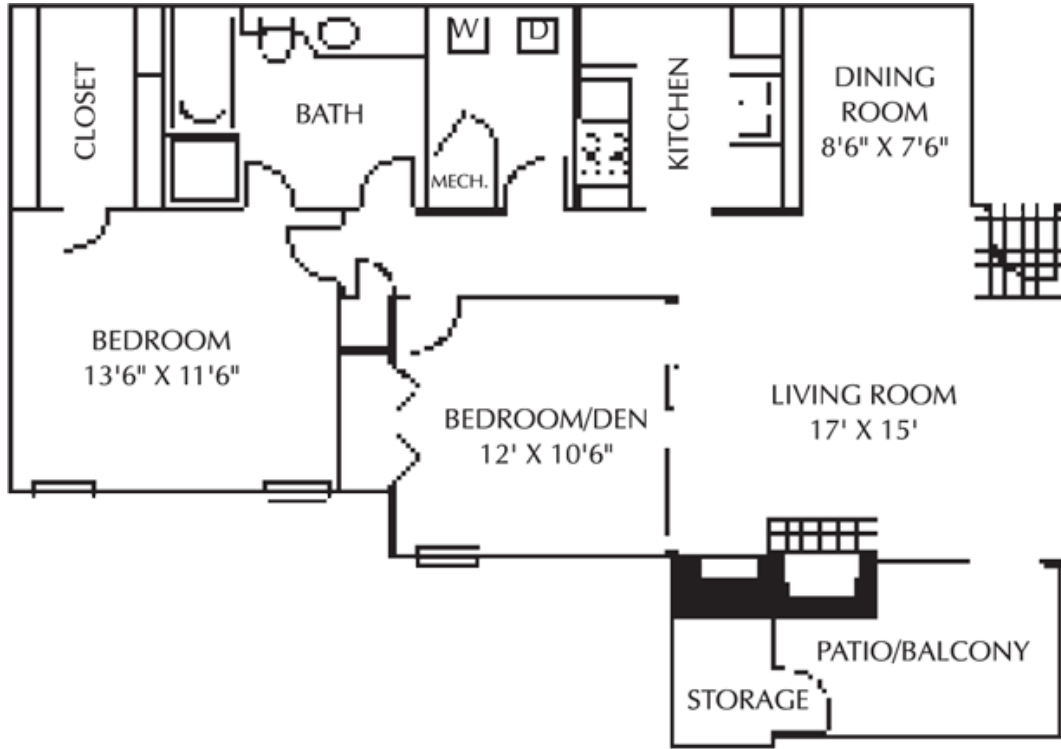

  
**ARBORS OF BRENTWOOD**  
A P A R T M E N T S

1120 SQ.FT.  
2 BED / 2 BATH

RENT: \_\_\_\_\_ DEPOSIT: \_\_\_\_\_

100 Brentwood Place | Nashville, TN 37211  
Ph: (615) 832-9174 | Fx: (615) 333-7635 | [info@TheArborsOfBrentwood.com](mailto:info@TheArborsOfBrentwood.com)