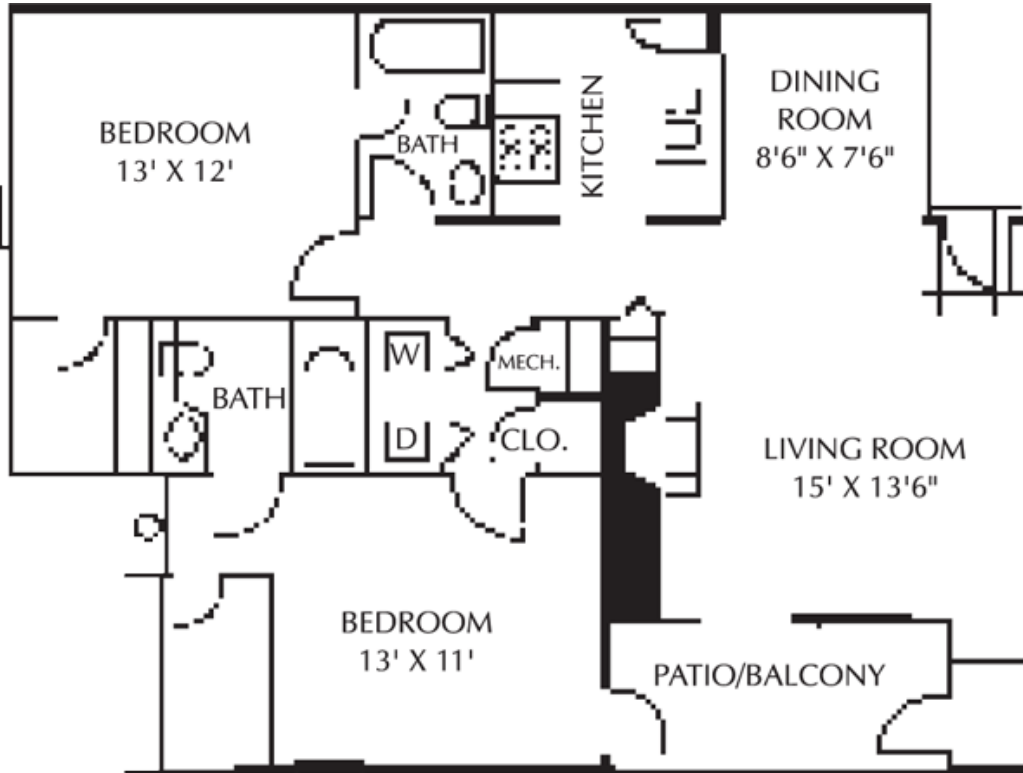

ARBORS OF BRENTWOOD
A P A R T M E N T S

1101 SQ.FT.
2 BED / 2 BATH

RENT: _____ DEPOSIT: _____

100 Brentwood Place | Nashville, TN 37211
Ph: (615) 832-9174 | Fx: (615) 333-7635 | info@TheArborsOfBrentwood.com