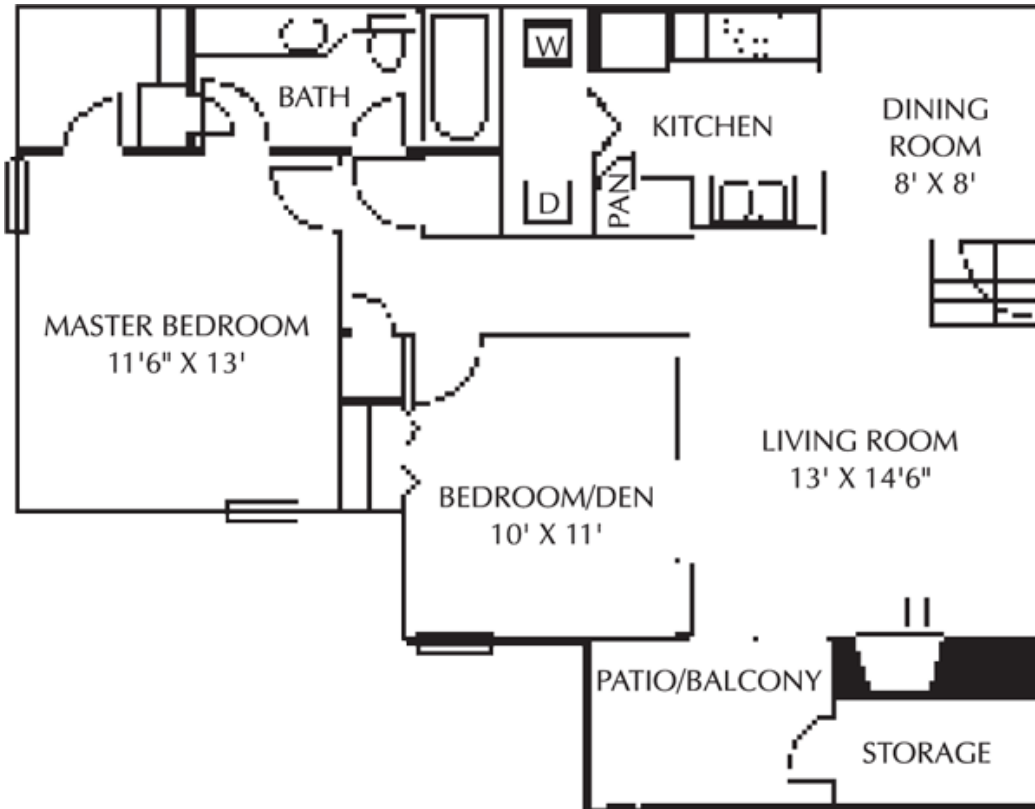

  
**ARBORS OF BRENTWOOD**  
A P A R T M E N T S

980 SQ.FT.  
2 BED / 1 BATH

RENT: \_\_\_\_\_ DEPOSIT: \_\_\_\_\_

100 Brentwood Place | Nashville, TN 37211  
Ph: (615) 832-9174 | Fx: (615) 333-7635 | [info@TheArborsOfBrentwood.com](mailto:info@TheArborsOfBrentwood.com)