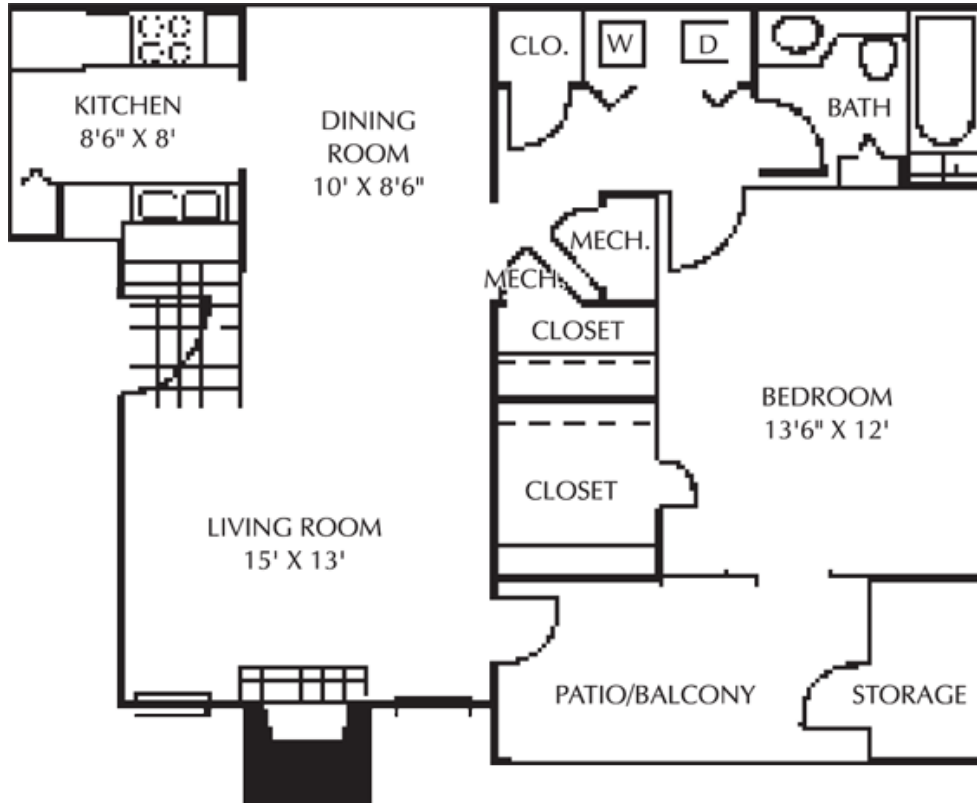

ARBORS OF BRENTWOOD
A P A R T M E N T S

855 SQ.FT.
1 BED / 1 BATH

RENT: _____ DEPOSIT: _____

100 Brentwood Place | Nashville, TN 37211
Ph: (615) 832-9174 | Fx: (615) 333-7635 | info@TheArborsOfBrentwood.com