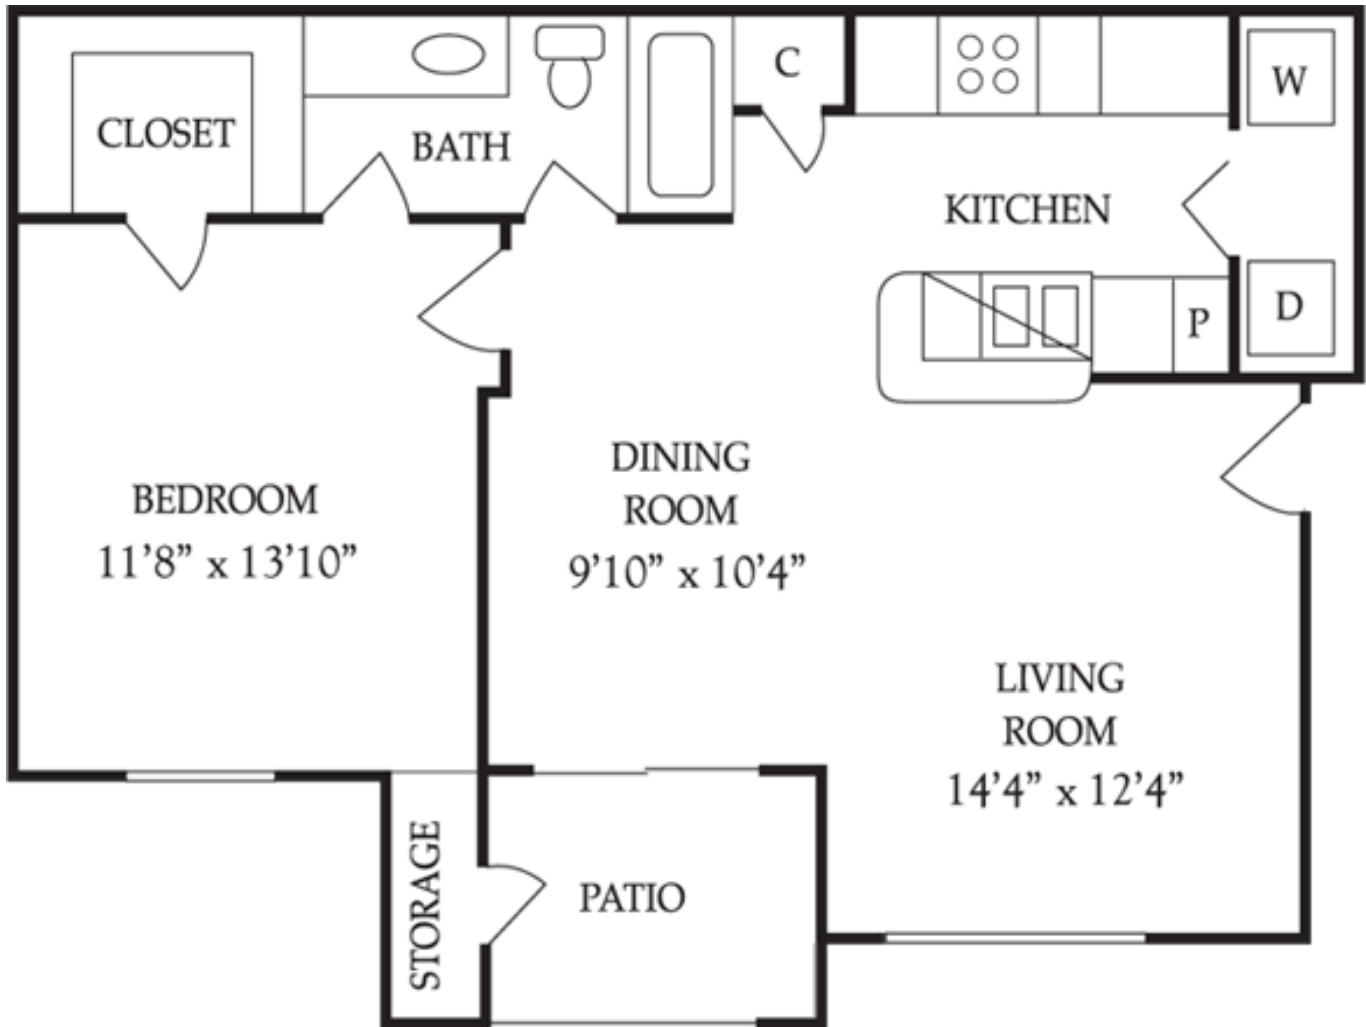

# CAMBRIDGE

at *Hickory Hollow*

763 SQ.FT.  
1 BED / 1 BATH

RENT: \_\_\_\_\_ DEPOSIT: \_\_\_\_\_

660 Bell Rd | Antioch, TN 37013  
Ph: (615) 731-9333 | Fx: (615) 731-2077 | info@CambridgeatHickoryHollow.com