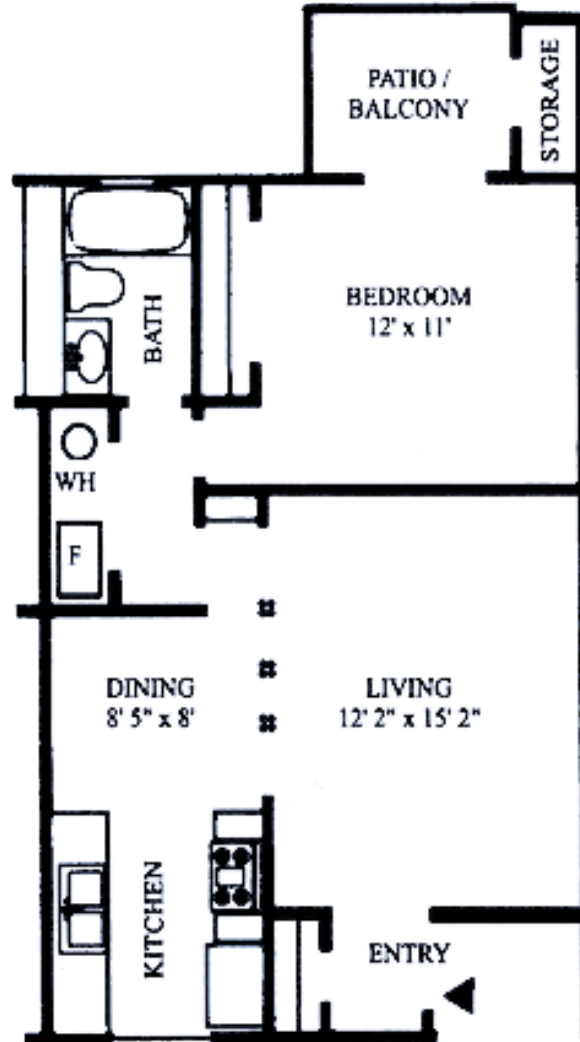

# Sand Pebble

• APARTMENTS •

651 SQ.FT.  
1 BED / 1 BATH

RENT: \_\_\_\_\_ DEPOSIT: \_\_\_\_\_