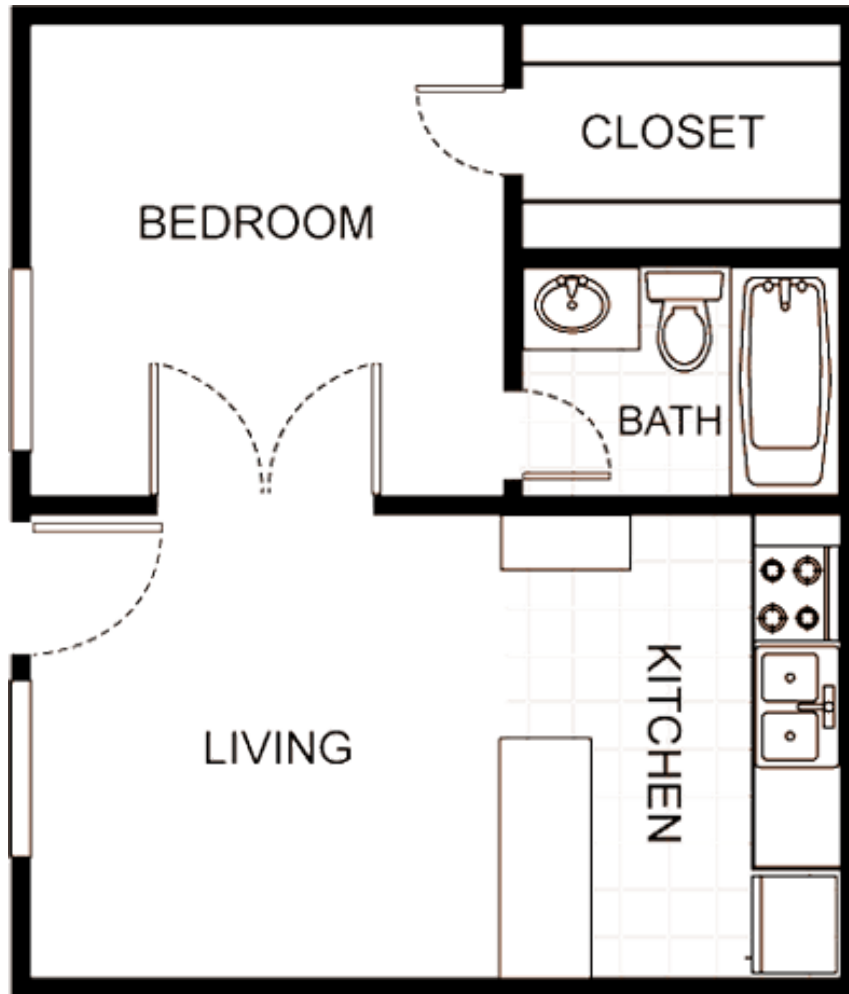

DESERT TREE

APARTMENTS & ATHLETIC COMMUNITY

600 SQ.FT.
1 BED / 1 BATH

RENT: _____ DEPOSIT: _____