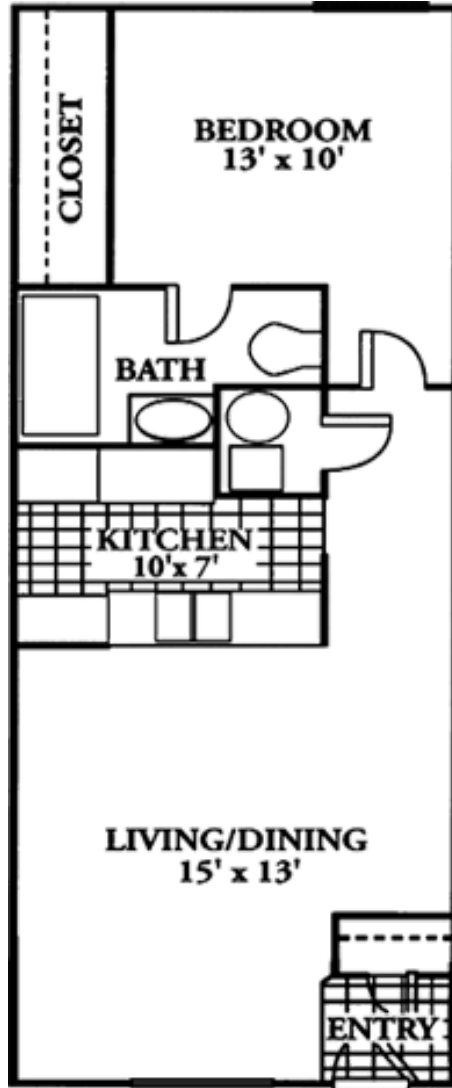

 **VALLEY RIDGE** APARTMENTS

547 SQ.FT.  
1 BED / 1 BATH

RENT: \_\_\_\_\_ DEPOSIT: \_\_\_\_\_

1650 George Dieter El Paso, TX 79936  
Ph. (915) 855-0454 | info@valleyridgeapts.com  
www.valleyridgeapts.com