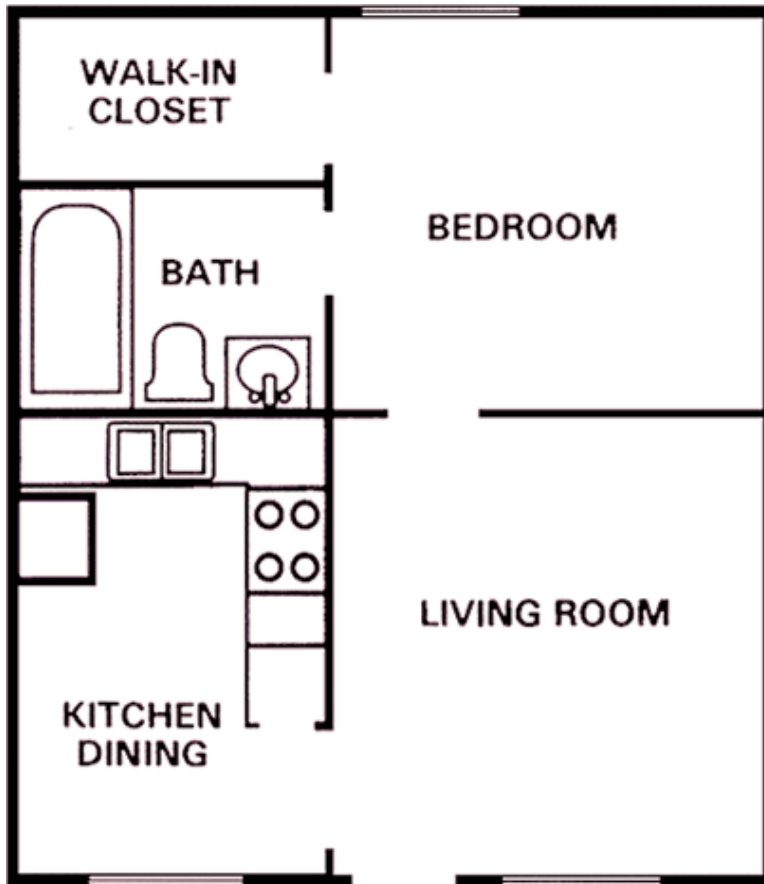

Athens Gate

522 SQ.FT.
1 BED / 1 BATH

RENT: _____ DEPOSIT: _____