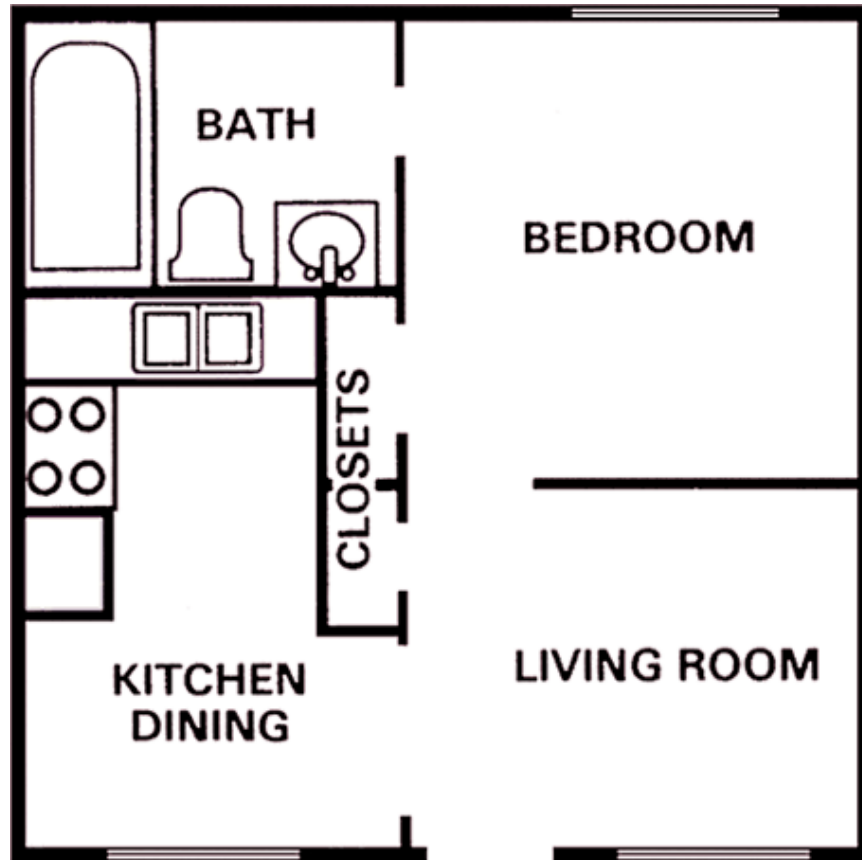

# Athens Gate

404 SQ.FT.  
1 BED / 1 BATH

RENT: \_\_\_\_\_ DEPOSIT: \_\_\_\_\_